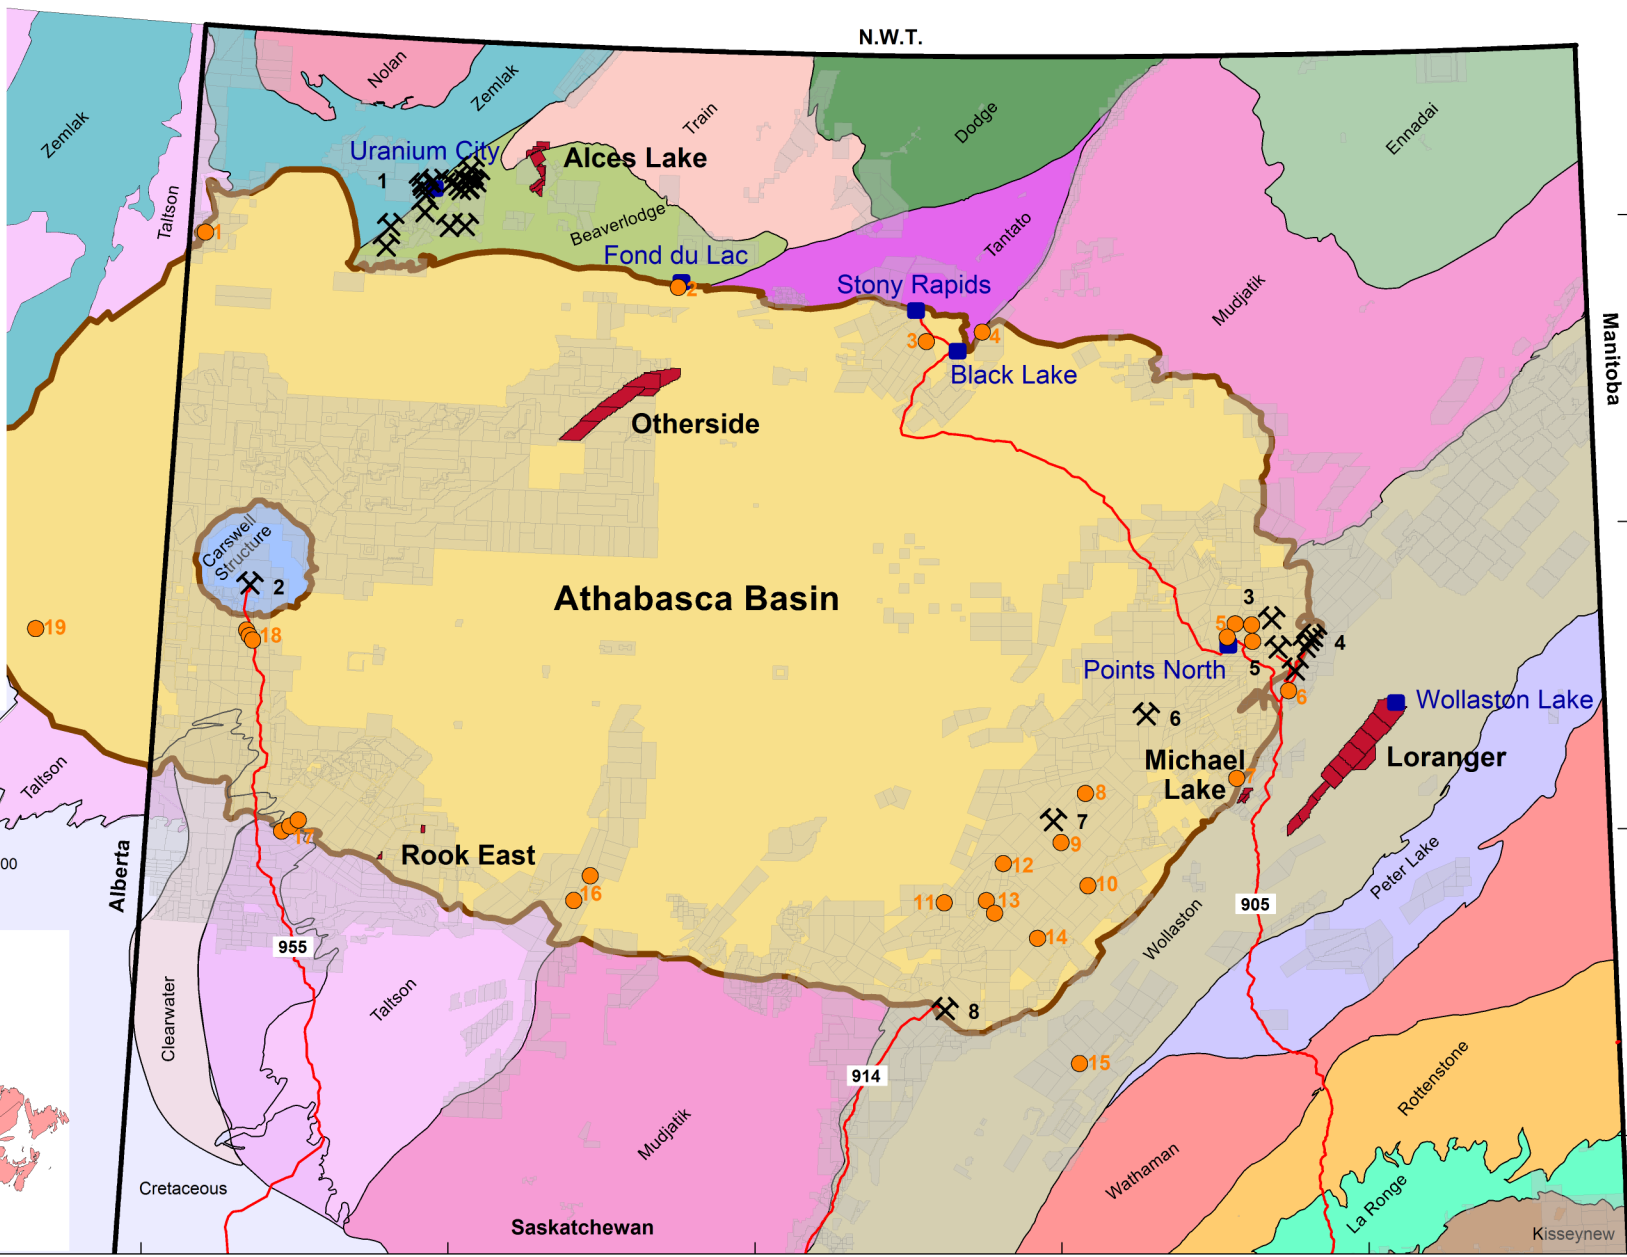

100000 200000 300000 400000 500000 600000

Legend

- Appia properties
- Other companies properties
- Lakes
- Villages/communities
- Provincial highways
- Uranium Mines and Mills

1. Uranium City area
 2. Cluff Lake
 3. JEB/McLean Lake Mill
 4. Eagle Point/Collins Bay/Rabbit Lake Mill
 5. SUE/McLean North and South
 6. Cigar Lake
 7. McArthur River
 8. Key Lake
- Uranium Deposits
1. Maurice Bay/Otis
 2. Fond-du-Lac
 3. Black Lake
 4. Nisto
 5. Midwest/Roughrider/J-Zone/
Dawn Lake/Tamarack
 6. Raven and Horseshoe
 7. West Bear
 8. Paul Bay
 9. BJ
 10. Harrigan
 11. Millennium
 12. Mann Lake
 13. Phoenix and Gryphon
 14. Moore Lakes
 15. Fraser Lakes Zone B
 16. Centennial and Dufferin Lake
 17. Triple R/Arrow/Spitfire (PLS)
 18. Kianna/Collette/Bianca (Shea Creek)
 19. Dragon Lake (Maybelle River)

NAD83 / UTM zone 13N

100000 200000 300000 400000 500000 600000

6600000
6500000
6400000
6300000